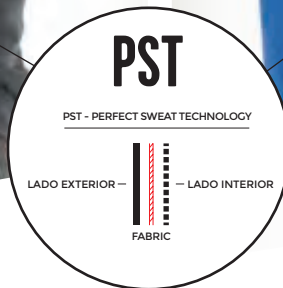

XS, S, M, L, XL, 2XL

BC560133

Sweatshirt B&C Hooded 280g - 80% Algodão / 20% Poliéster
Sudadera B&C Hooded 280g - 80% Algodón / 20% Poliéster

S, M, L, XL, 2XL

BC560040

Sweatshirt B&C Set-In 280g - 80% Algodão / 20% Poliéster
Sudadera B&C Set-In 280g - 80% Algodón / 20% Poliéster